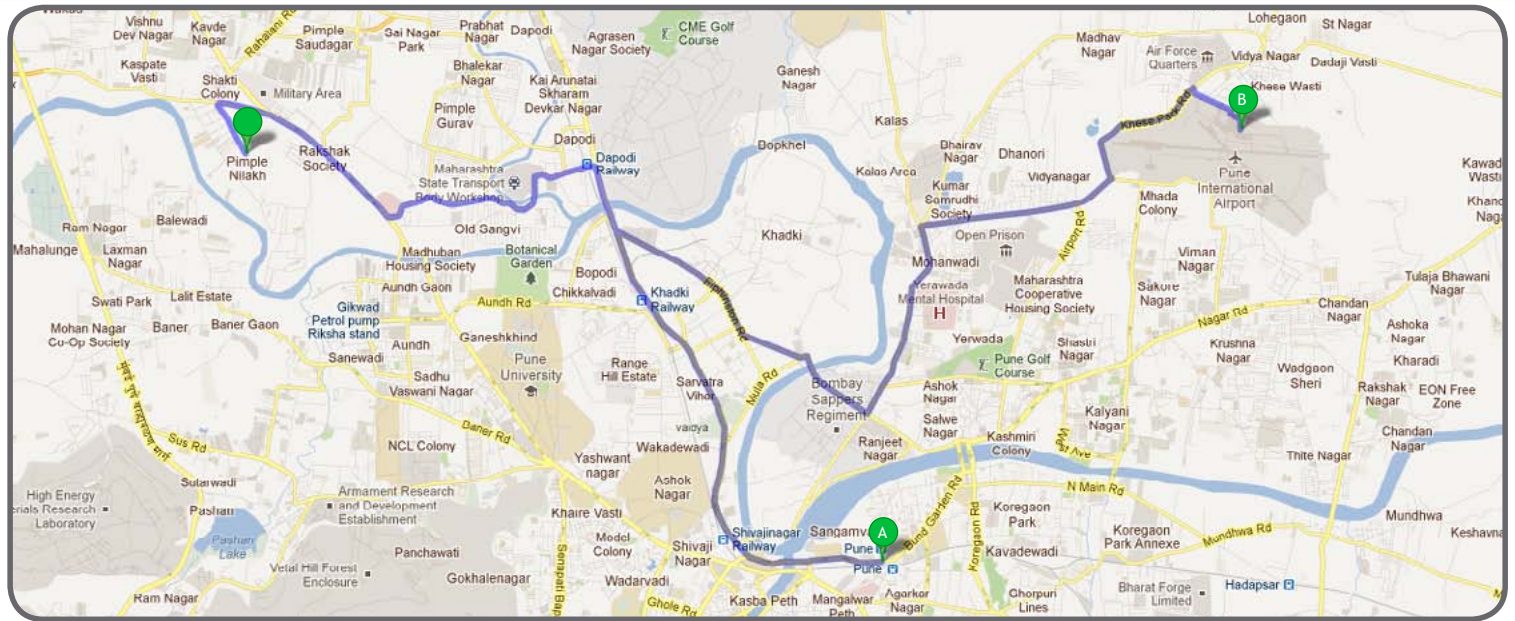

HOW TO FIND US

From Pune Railway Station (A)

Head towards RB Motilal Kennedy Rd west on Raja Bahadur Mill Rd/
Wellesley Rd Pass by WDC
Continue onto RB Motilal Kennedy Rd Pass by Dept. of Metallurgy (on
the left)
Turn right onto National Highway 4/NH 4 Pass by State Bank of India
Turn left onto Sangam Rd Pass by Buddhist Temple
At Gurunanak Shop, continue onto PWD Rd Pass by Hanuman And
Shani Mandir
Continue onto PWD Colony Rd
Turn right onto Kalewadi Main Rd
Slight left at Maheshgauri Clinic onto Wakad Rd
Slight left Destination will be on the right

From Pune Airport (B)

Head north
Turn left
Turn left toward Khese Park Rd
Turn right toward Khese Park Rd
Take the 1st left onto Khese Park Rd
At the roundabout, take the 3rd exit
Continue straight onto Vishrantwadi - Airport Rd Pass by Shree Insurance
Services
Continue onto Airport Rd Pass by Sushrut Hospital
Turn left at Police Chowki onto Alandi Rd/St Gyaneshwar Rd
Continue to follow St Gyaneshwar Rd Pass by Vishrantwadi Police Station
Turn right onto Deccan College Rd/St Gyaneshwar Rd
Continue to follow St Gyaneshwar Rd
Continue onto Deccan College Rd/Mula Rd
Turn right onto Elphinston Rd Pass by Sanjeevni Hospital
At Gurudwara, continue onto Laxmanrao Kirloskar Rd
Turn right onto National Highway 4/NH 4
Turn left onto Sangam Rd
At Gurunanak Shop, continue onto PWD Rd
Pass by Hanuman And Shani Mandir
Continue onto PWD Colony Rd
Turn right onto Kalewadi Main Rd
Slight left at Maheshgauri Clinic onto Wakad Rd
Slight left Destination will be on the right